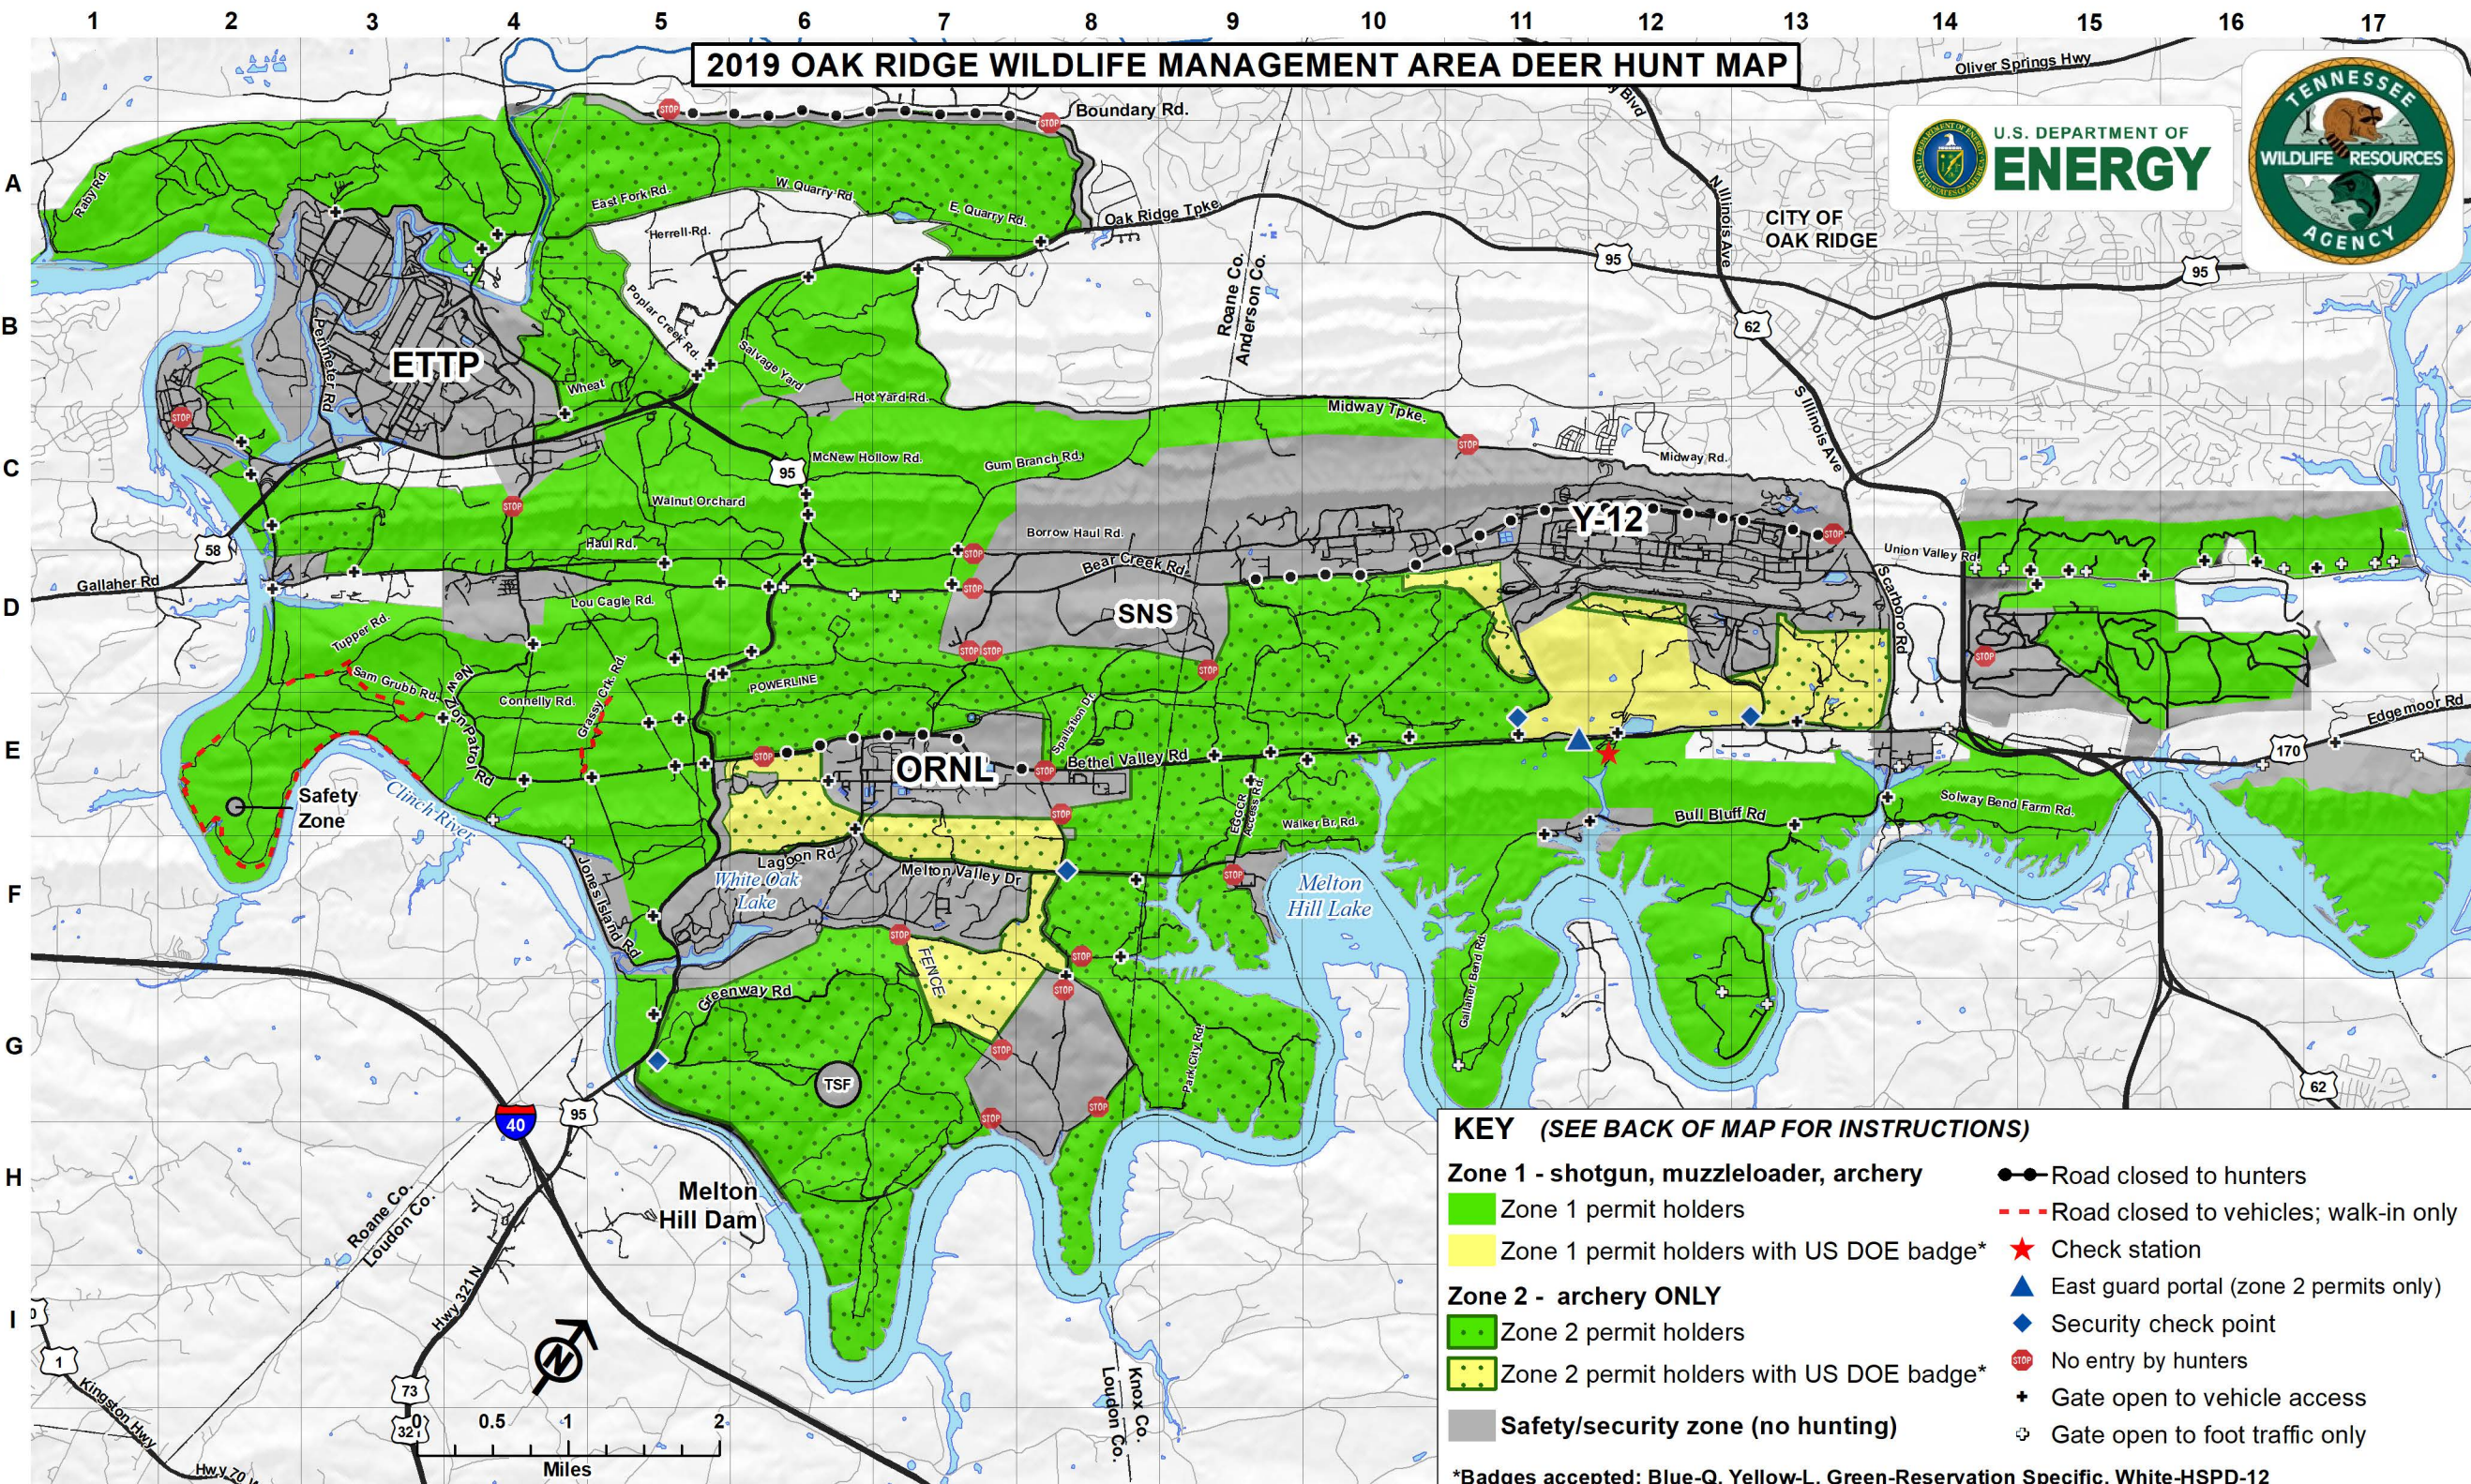

2019 OAK RIDGE WILDLIFE MANAGEMENT AREA DEER HUNT MAP

KEY (SEE BACK OF MAP FOR INSTRUCTIONS)

Zone 1 - shotgun, muzzleloader, archery	Road closed to hunters
Zone 1 permit holders	Road closed to vehicles; walk-in only
Zone 1 permit holders with US DOE badge*	Check station
Zone 2 - archery ONLY	East guard portal (zone 2 permits only)
Zone 2 permit holders	Security check point
Zone 2 permit holders with US DOE badge*	No entry by hunters
Safety/security zone (no hunting)	Gate open to vehicle access
	Gate open to foot traffic only

*Badges accepted: Blue-Q, Yellow-L, Green-Reservation Specific, White-HSPD-12